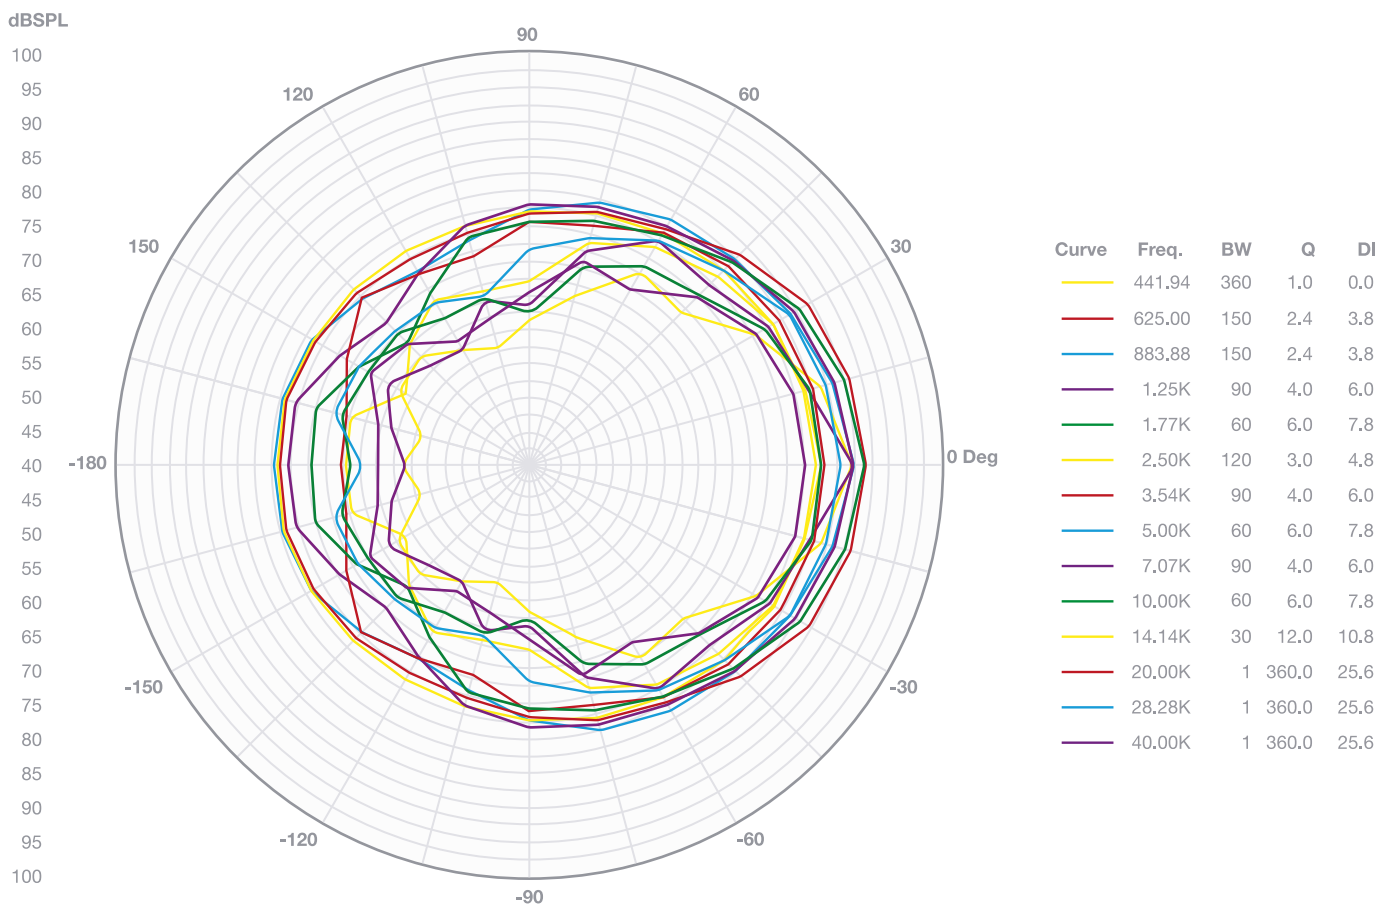

## SPL vs Frequency

## SPL vs Angle

+ Info  
<https://fonestar.com/SONORA-5AWN>