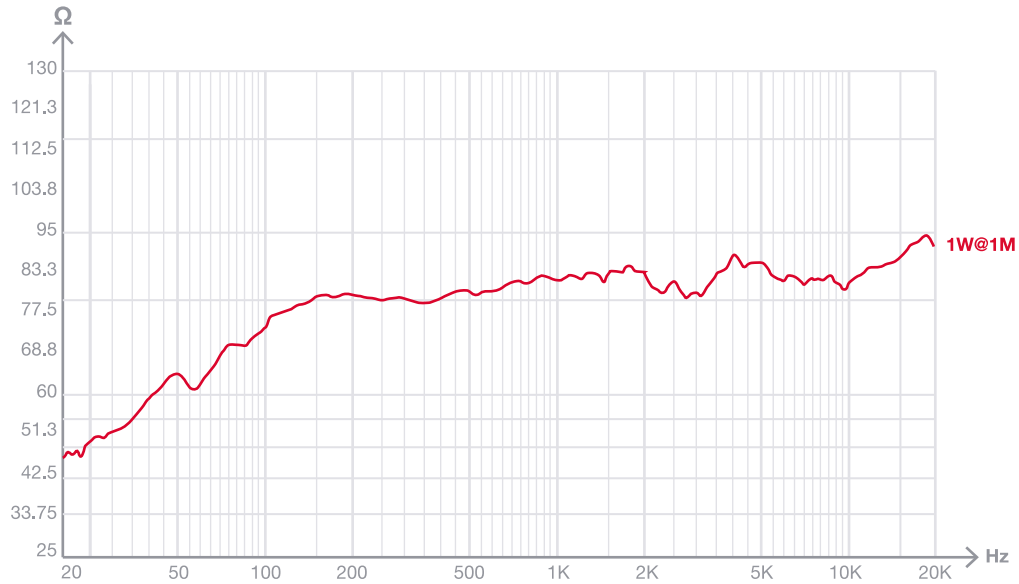

## SPL vs Frequency

## SPL vs Angle

+ Info  
<https://fonestar.com/SONORA-5AWN>